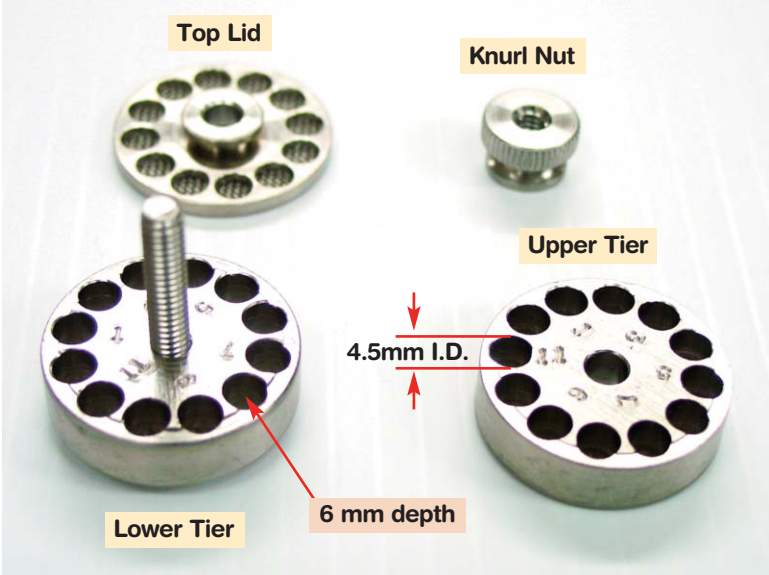

8763 Sample Holder for 24 Samples

Mesh Type: SS316 40x40
Opening Size = 0.3mm

Top View

Total = 24 Sample Compartment