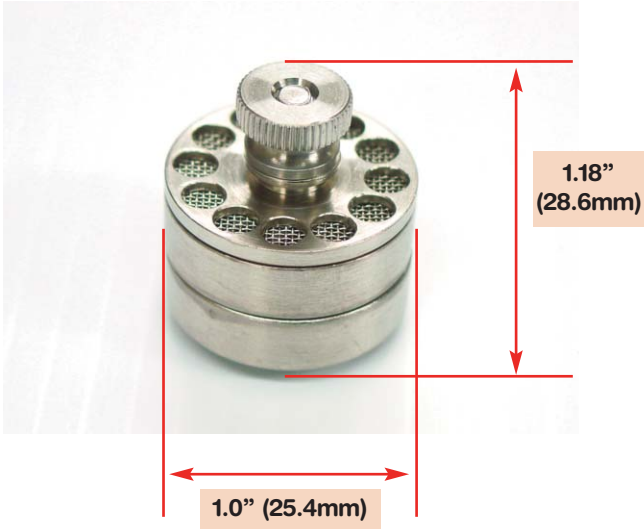

8763 Sample Holder for 24 Samples

Mesh Type: SS316 40x40
Opening Size = 0.3mm

Top View

Total = 24 Sample Compartment